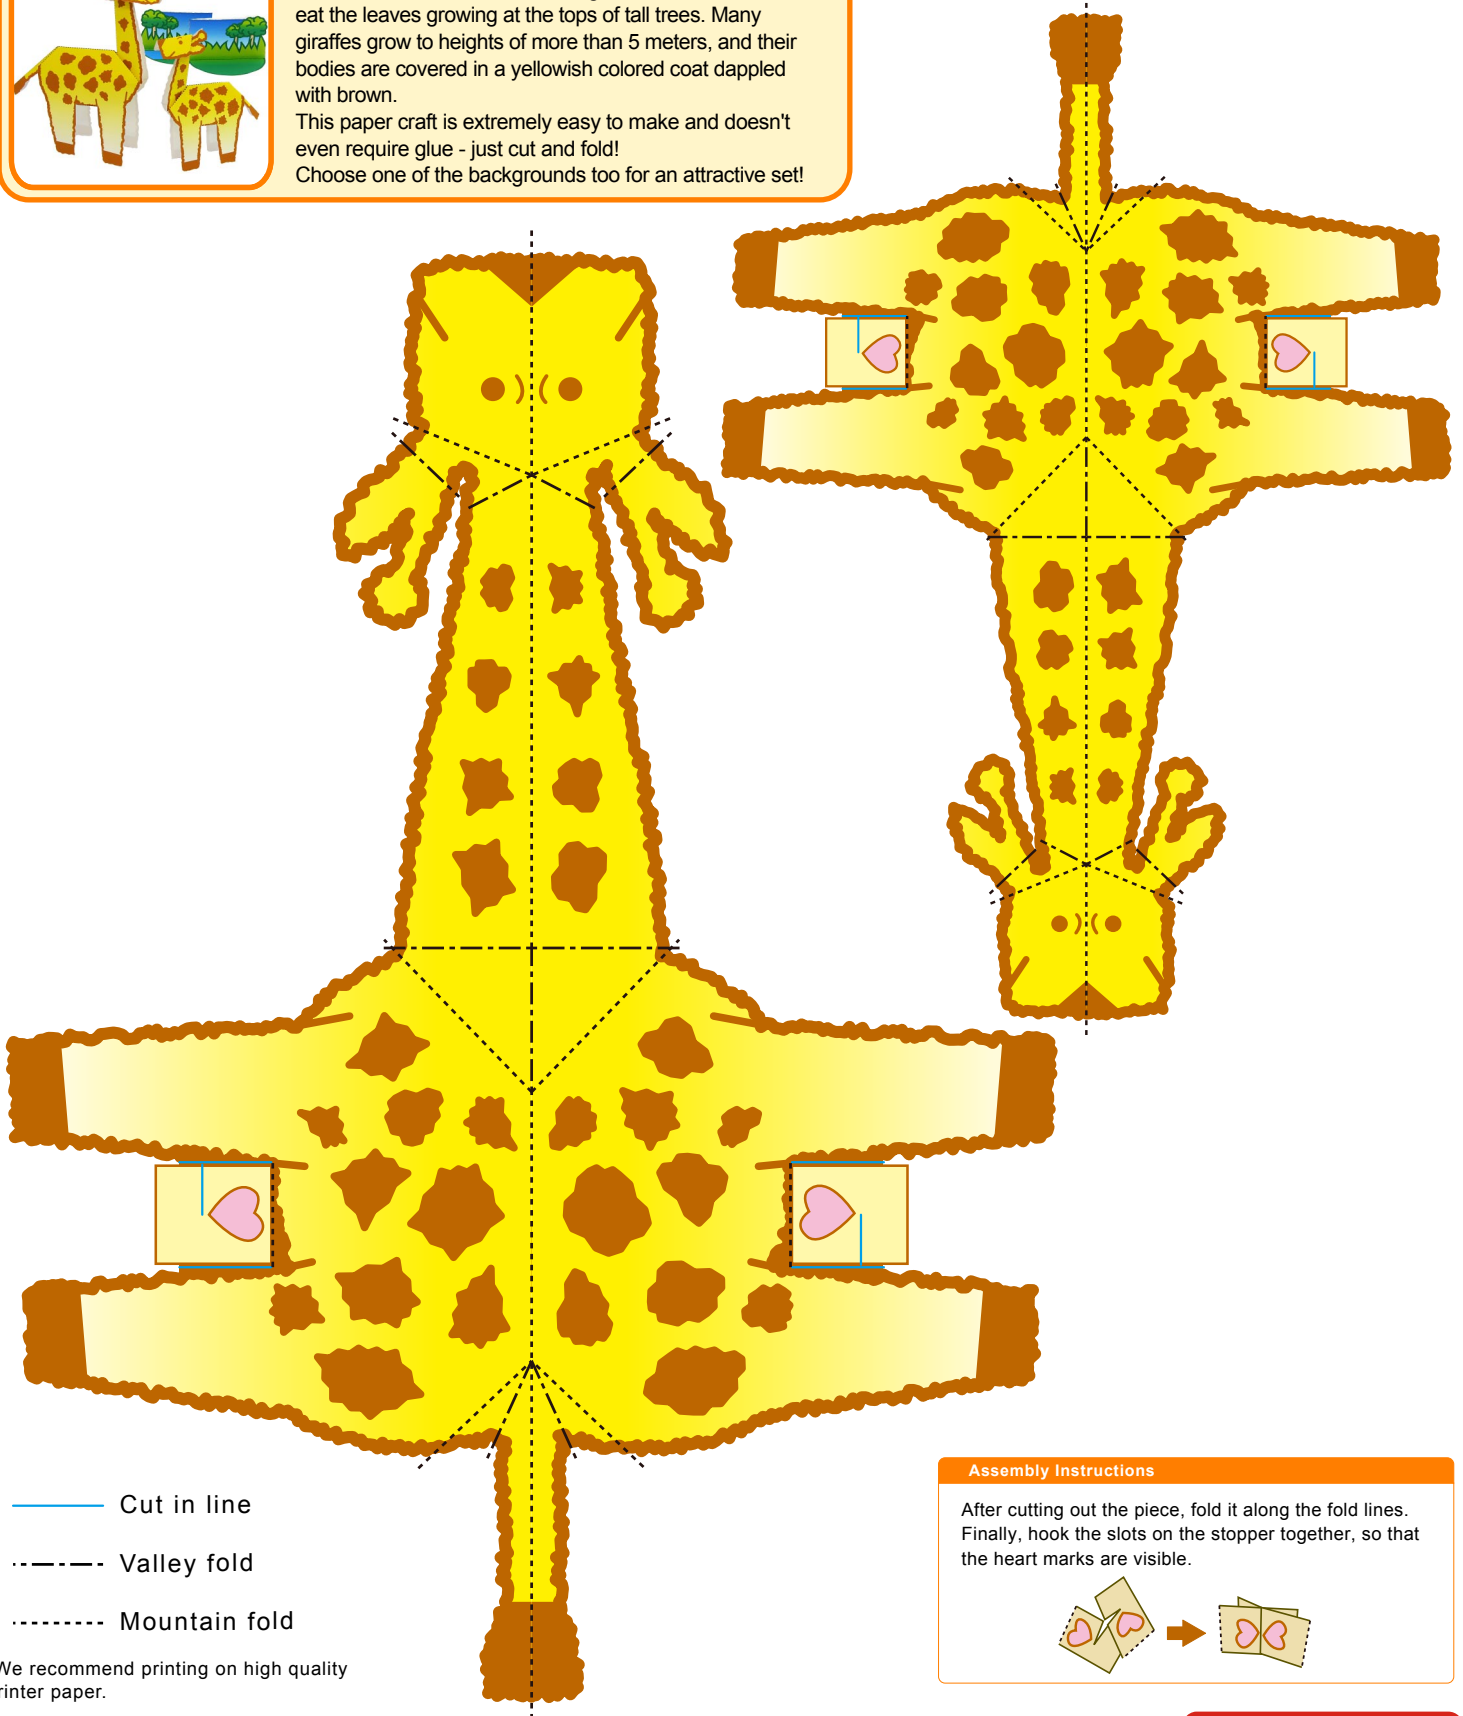

The giraffe is an animal which lives in great numbers on the African continent. It has a long neck which it uses to eat the leaves growing at the tops of tall trees. Many giraffes grow to heights of more than 5 meters, and their bodies are covered in a yellowish colored coat dappled with brown.

This paper craft is extremely easy to make and doesn't even require glue - just cut and fold!

Choose one of the backgrounds too for an attractive set!

- Cut in line
- - - - - Valley fold
- - - - - Mountain fold

### Assembly Instructions

After cutting out the piece, fold it along the fold lines. Finally, hook the slots on the stopper together, so that the heart marks are visible.